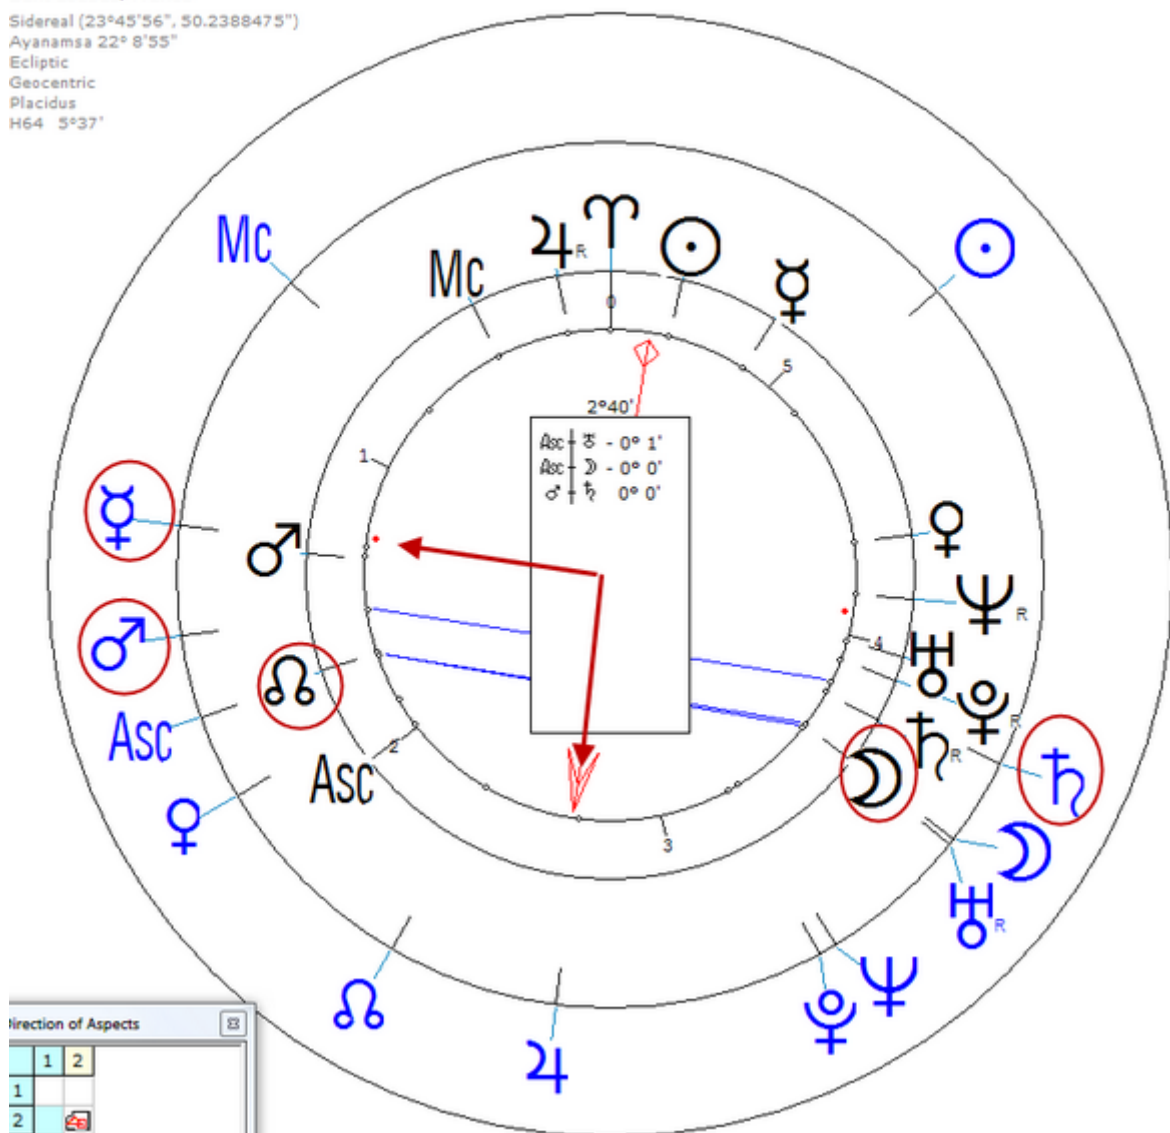

Linder, Max

16 December 1883 at 02:00 (= 02:00 AM)Sant Loubes, France, 44n55, 0w26

French actor in stage and film, writer and director.

<https://www.astro.com/astro-databank/Linder,_Max>

He and his wife committed suicide in a Paris hotel 10/30/1925.

Lunar Return (Harmonic 64)

Lunar $\♂/\♄$ = Lunar $\♀$ = $\mathcal{D}_n/\mathcal{D}_n$

Linder, Max
16 December 1883 Sun 2:00 (GMT+0:01:44) 44n55 0e26
Sant Loubes, France

Sidereal (23°45'56", 50.2388475")
Ayanamsa 22° 8'55"
Ecliptic
Geocentric
Placidus
H64 5°37'